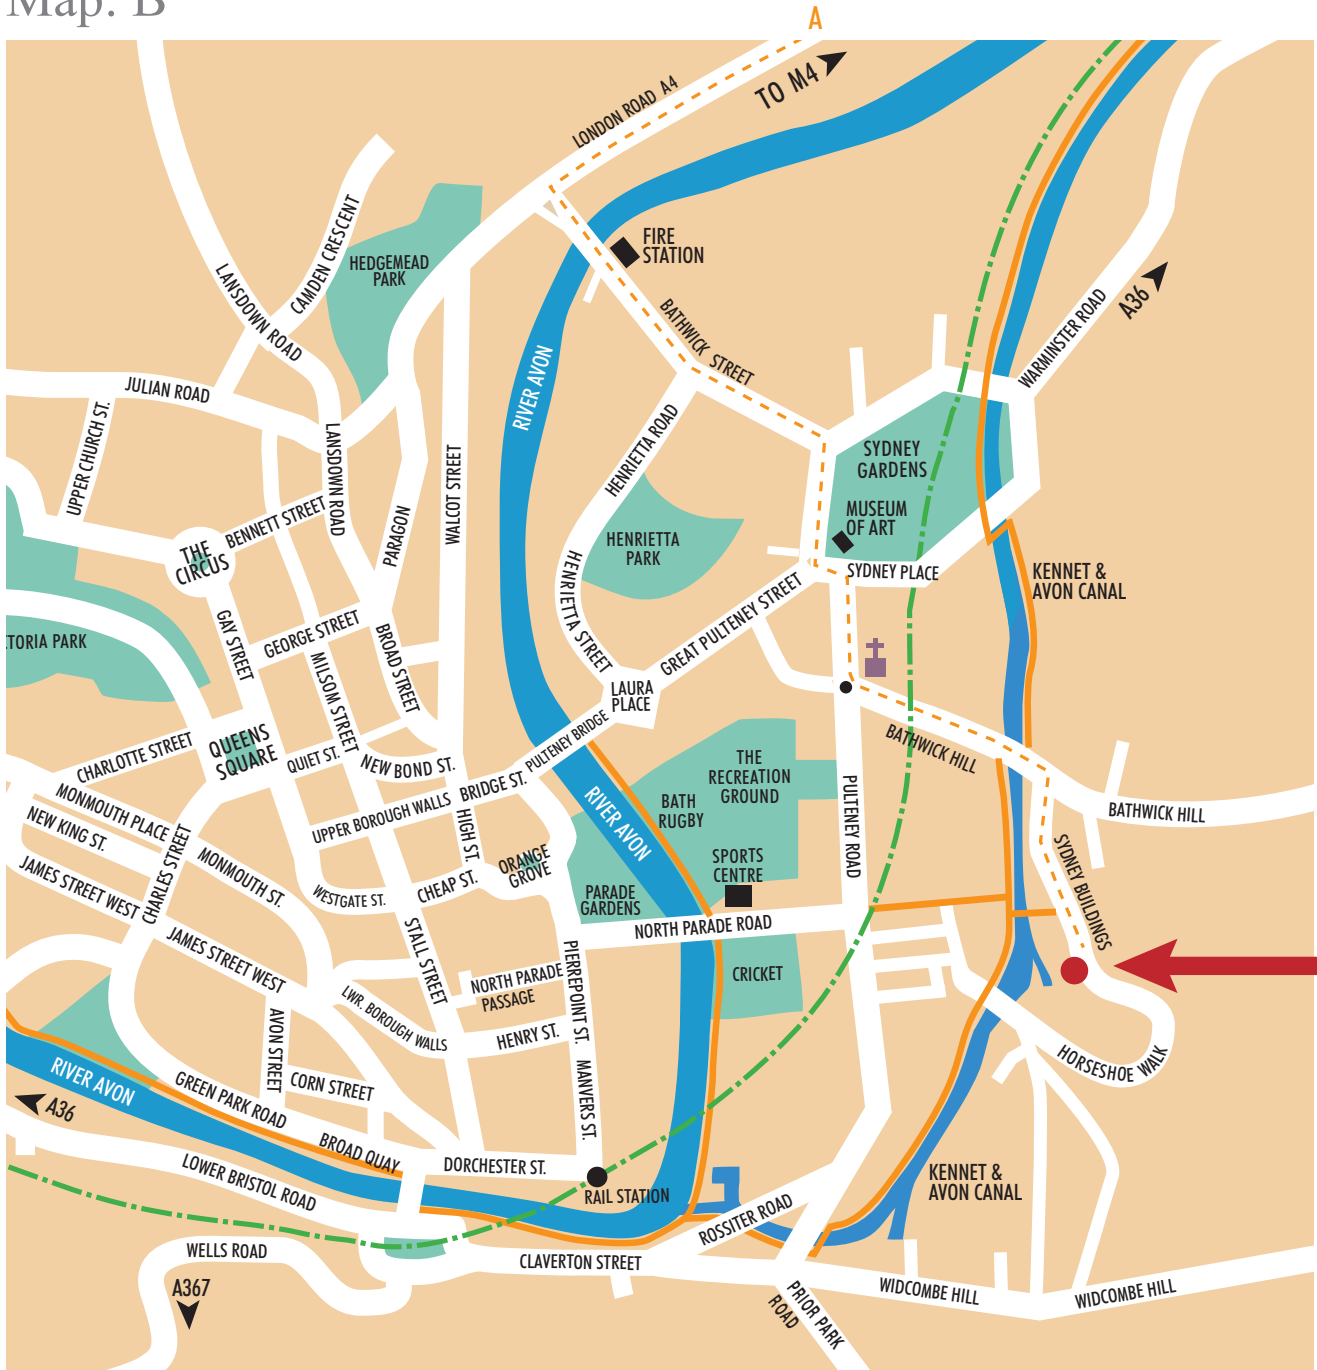

Map: B

Map: A

ALEXIS HOUSE

Semone Johnson
 Alexis House
 47 Sydney Buildings
 Bathwick
 Bath BA2 6DB
 United Kingdom

- - - - - ROUTE TO & FROM THE M4 MOTORWAY
- - - - - RAILWAY
- CANAL FOOTPATH