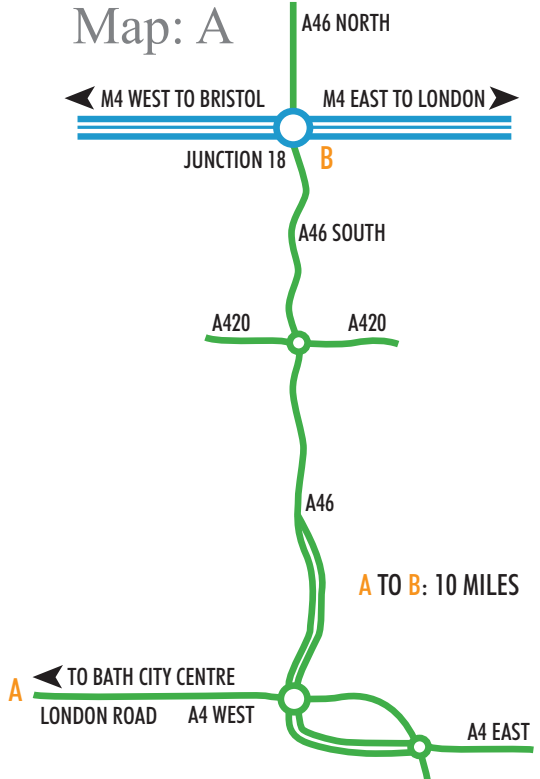

Map: B

Map: A

ALEXIS HOUSE

Semone Johnson
 Alexis House
 47 Sydney Buildings
 Bathwick
 Bath BA2 6DB
 United Kingdom

- - - - - ROUTE TO & FROM THE M4 MOTORWAY
- - - - - RAILWAY
- CANAL FOOTPATH